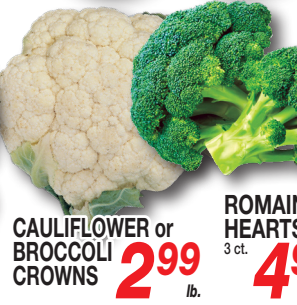

WHITE NECTARINES **2.99** lb.

HEIRLOOM NAVEL ORANGES
3 lb.
4.99

RED CLUSTER TOMATOES **2.99** lb.

HEAD CABBAGE **1.29** lb.

CAULIFLOWER or BROCCOLI CROWNS **2.99** lb.

ROMAINE HEARTS
3 ct.
4.99

He Mea Ono Poi Company CHILLED POI 16 oz. **5.79**