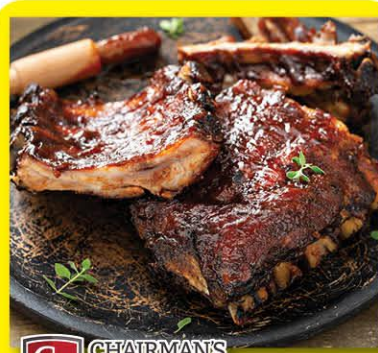

Don Quijote

Visit us at www.DonQuijoteHawaii.com
SALE EFFECTIVE: Wednesday, February 19 - Tuesday, February 25, 2025

DON DON: DONKI

DON DON: DONKI *Kapolei*

TRI-TIP STEAK
Trimmed. **6.99** lb.

PORK SPARERIBS
For BBQ. **3.29** lb.

GYUTAMA DON or KALBI DON
Fully cooked. Frozen. 1 lb. **7.99**

WILD LOBSTER TAIL MEAT
Frozen. 2 oz./3 pk. **7.99**

WILD TWIST APPLES
2 lb. **3.99**

YELLOW NECTARINES
lb. **2.99**

Girl's Day

Ryukodo Girl's Day Decorations