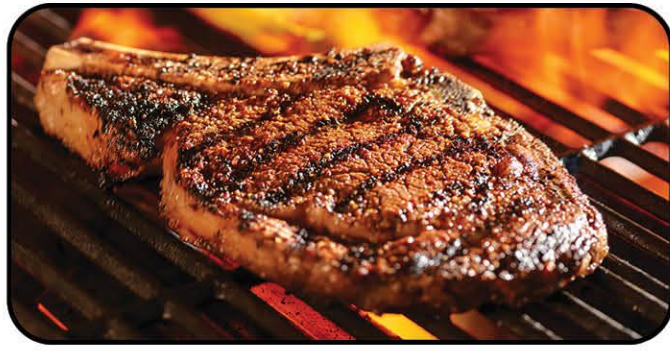

HONOLULU STORE 973-4800 • PHARMACY 973-6661 PEARL CITY 453-5500

GAME DAY SPECIALS!

SALE EFFECTIVE: Wednesday, Feb. 5 - Tuesday, Feb. 11, 2025

Ariztia
CHICKEN PARTY WINGS
Individually frozen.
10 lb.
28⁹⁹

BONE-IN RIBEYE STEAK
Previously frozen.
8⁹⁹ lb.