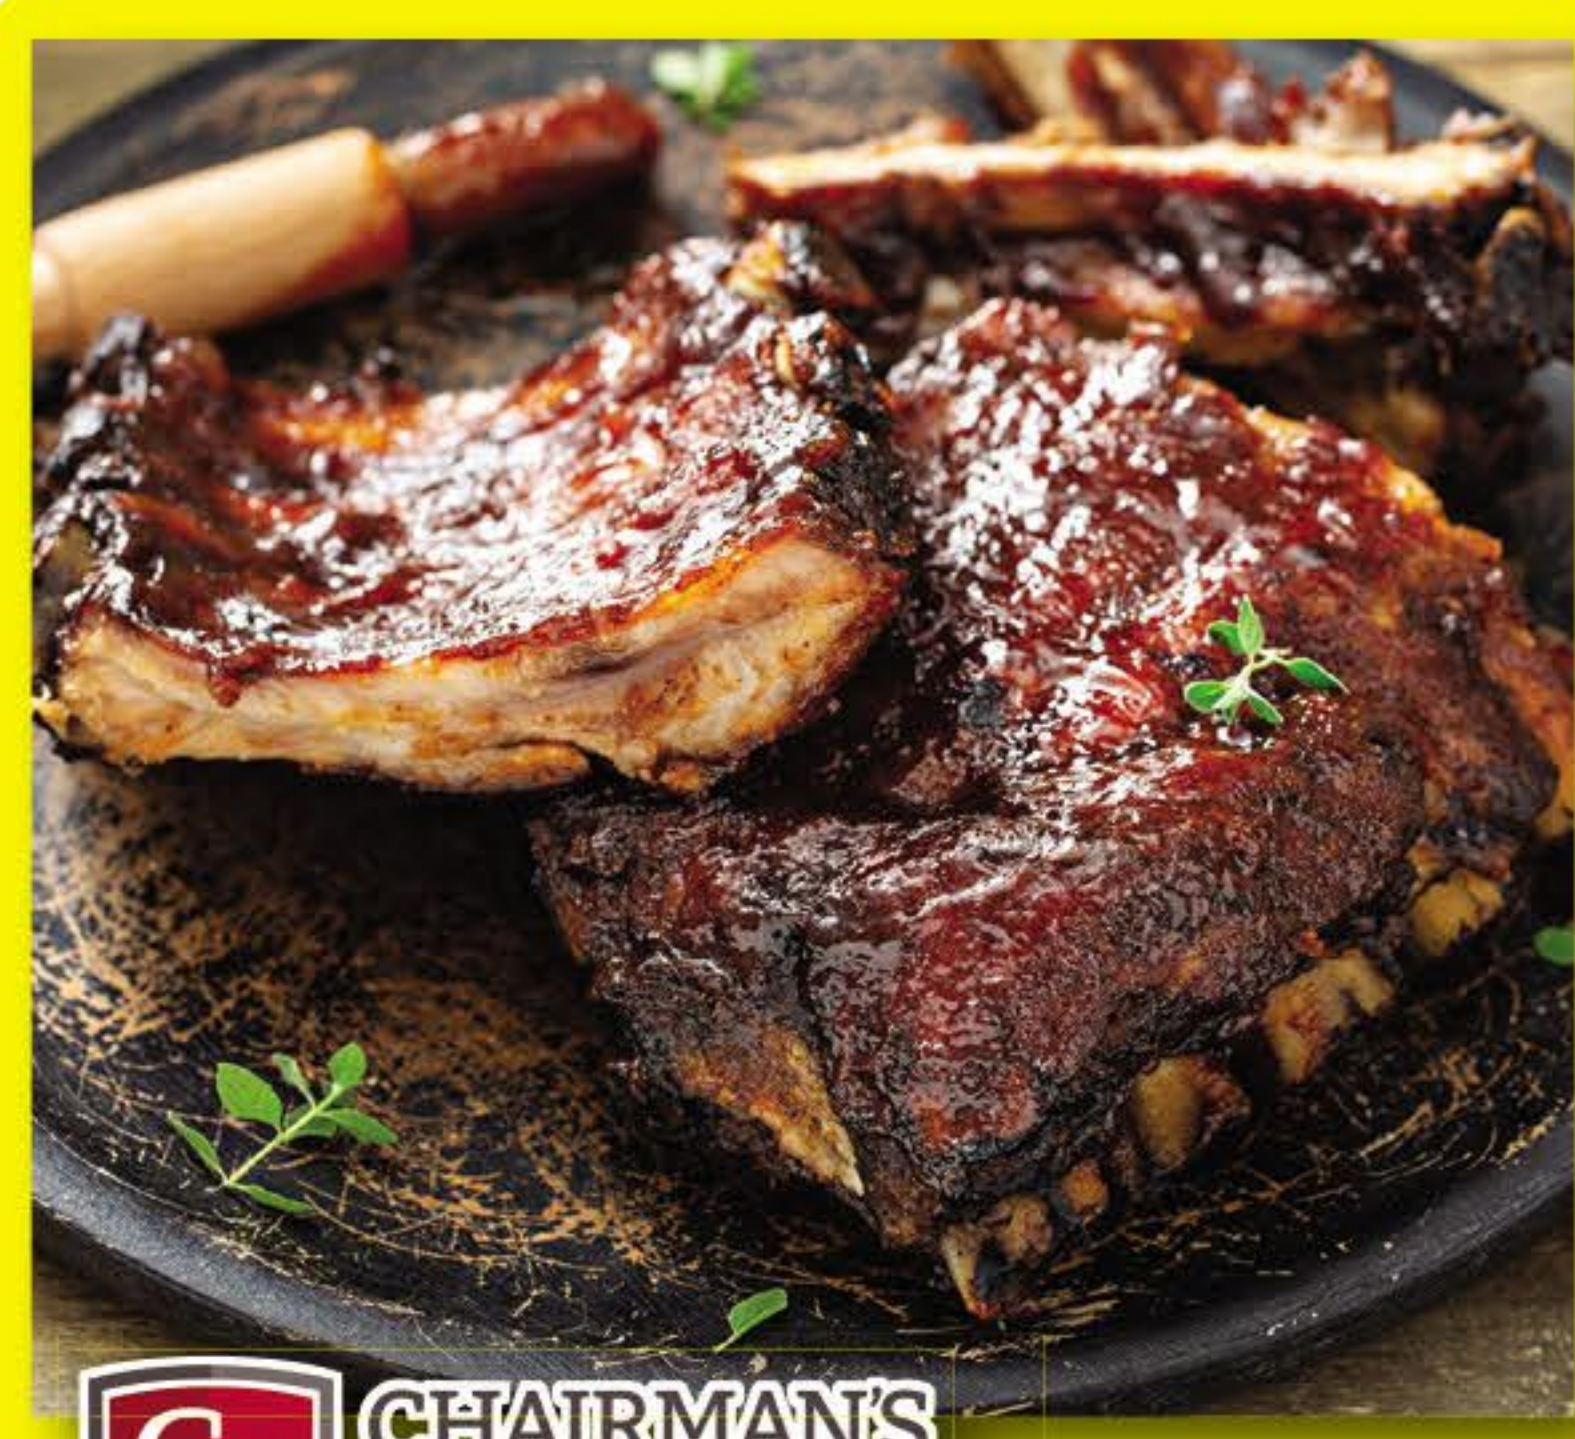

# WEEKLY SPECIALS!

**FRESH GROUND BEEF**  
80% Lean. Family pack.

**4.49** lb.

**CHAIRMAN'S RESERVE**

**PORK SPARERIBS**  
For BBQ.

**2.99** lb.

**VALUE PACK CHICKEN**  
Thighs, Drumsticks, Picnic or Leg Quarters.