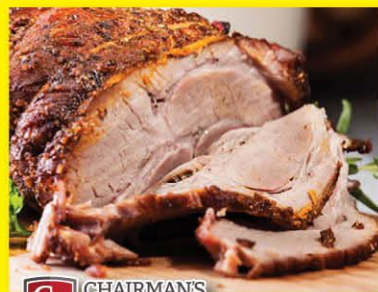

BONELESS PORK SHOULDER ROAST

2⁹⁹ lb.